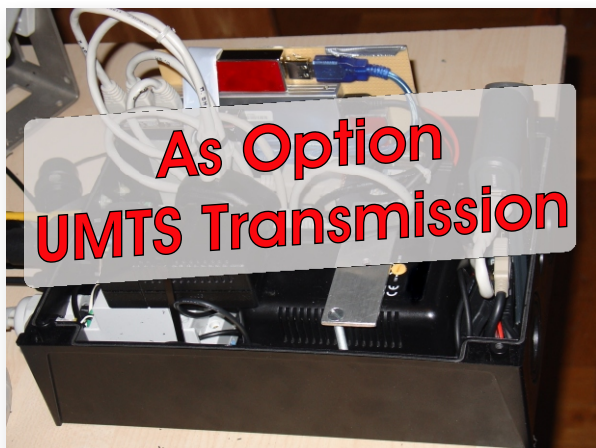

Version 3

- Internal storage USB harddisk up to 120GB
- External plug for USB Stick
- Power 220 or 110 Volt
- Automatical switched to Akku 12 or 24 Volt
- Transmission GSM / GPRS
- Connection with plug and socket
- Box weatherproofed (IP 67)
- Second camera can use the USB storage
- Via the ethernet socket
- Remote access possible

Option:

- Transmission UMTS

Netzwerkcameras / Zubehör - Mobotix Secure Partner - Erdgebundene Luftaufnahmen aus 15m Höhe