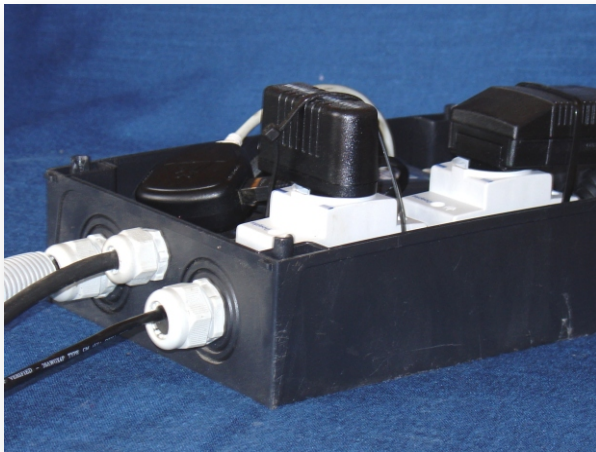

SIT- Kamera - Transmission - Box

For sale and rental

Version 1

- Power 220 or 110 Volt
- Transmission GSM / GPRS
- Connection with cable
- Box weatherproofed (IP 67)
- Output ethernet cable
- Remote access possible

Option:

- Transmission UMTS
- Plug and socket