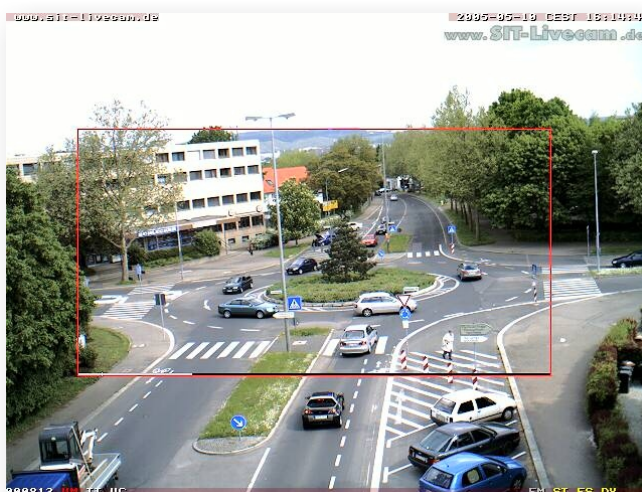

# SIT- Kamera - Transmission - Box

For sale and rental

**Transmission :** GPRS, GSM, or UMTS ( ask your provider )  
**Storage:** USB, fileserver, FTP server up to 120 GB  
**Power:** 12 or 24 V / 220 or 110 V switched automatical

**additional with  
weather- station**

- As a Data Logger
- Date can be  
fade in the picture

**Mobotix Camera**

- 1,3 Mega Pixel
- Long run storage
- Different sensors
- Video motion detection
- Remote access
- Weatherproofed -30 to + 60 °C
- Digital IT technologie
- ISDN / DSL
- Schalt- Ein / Ausgang
- Easy to evaluate
- Switch input / output
- One or two objective

Netzwerkcameras / Zubehör - Mobotix Secure Partner - Erdgebundene Luftaufnahmen aus 15m Höhe

Siegfried Gumbel Str. 33 - 74076 Heilbronn - Tel: 07131 / 760177 Mobil: 01601049980, Fax: 07131 / 173915 Mail: Info@SIT-Livecam.de